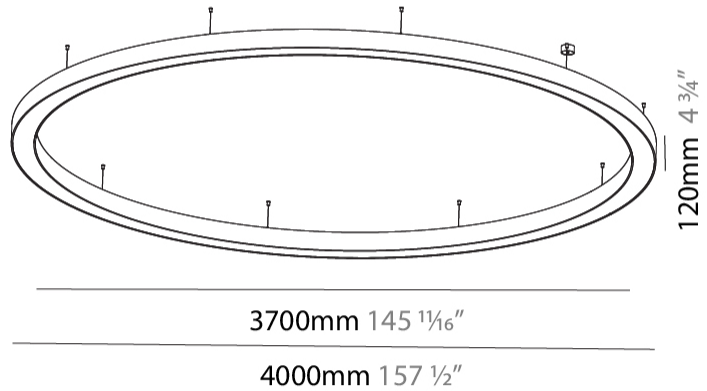

GENERAL

Series: Glorious
Subseries: Glorious
Brand: Prolicht
Division: Architectural
Mounting Type: Suspension
Mounting Location: Ceiling
Subcategory: Ambient

PHYSICAL

Shape: Round
Diameter (mm): 4000
Diameter (in): 157 1/2
Height (mm): 120
Height (in): 4 3/4
Max. Overall Height (mm): 2120
Max. Overall Height (in): 83 7/16
Light Distribution: Direct
Weight (kg): 50.71
Weight (lbs): 111.98
Diffuser: PMMA - Opal or Micro-Prism
Fixture Finish: SSR / BKV / CWI / CRY / HAB / LAG / UFT / ITA / RUA / RUR / MIC / FTG / MYG / TWT / LOD / PUS / FRO / FUP / KIA / POP / BLS / SPG / MEY / GOH / GUM / CHC / COM / ABZ / JAG / OBR / MOS / ROR
Fixture Material: Aluminum

ELECTRICAL

Lamp Type: LED (Zhaga Standard)
Input Wattage (W): 200
Total Output Wattage (W): 160 / 128 (3500K)
Dimming: Non-Dimming / Phase Dimming (120Vac only) / 0-10V Dimming
Driver Included: Yes
Driver Location: Integrated
Driver Type: Constant Current
Driver Class: Class 2
Input Voltage (V): 120 - 277
Constant Current (mA): 350 / 1000 (3500K)

LED

Color Temperature (°K): 3000 / 3500 / 4000
Max. Delivered Lumen (lm): 18460 / 19110 / 19500
CRI: >80 CRI
Efficiency (%): 0.65
Lamp Life (hrs): 50000

OPTICAL

RATINGS AND CERTIFICATIONS

Certified By: Certified for North American Standards
IP rating: IP20

PROJECT
TYPE
SPECIFIER
QUANTITY
DATE